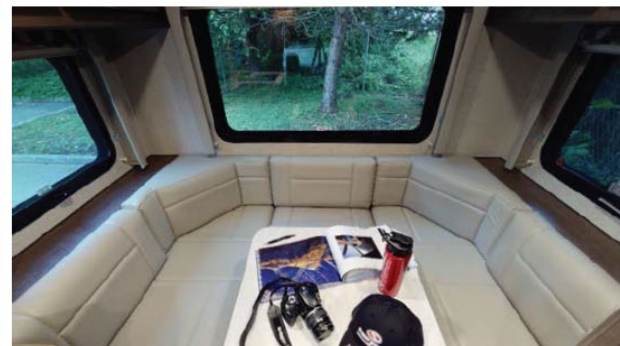

C-Small Motorhome

Product Code: DMFVCSMALL

- This is smallest motorhome perfectly designed for the touring couple.
- Recommended for 2 Adults and 1 Children.

Special Feature

- Solar Panel.
- Awning.
- Large panorama windows in dinette.

FLOOR PLANS, VEHICLE FEATURES AND SPECIFICATIONS ARE SUBJECT TO CHANGES WITHOUT NOTICE.