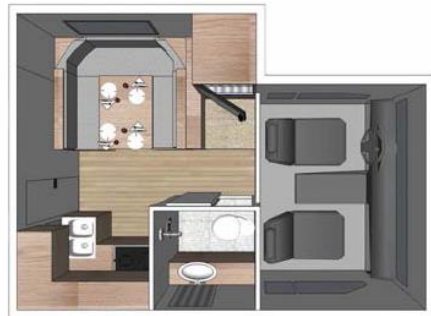

Truck Camper Slide Dinette

Product Code: DMFVTCSD

- The perfect unit for the couple with a desire for outdoor adventure and indoor luxury.
- Sleep 2 Adults and 2 Children.

Special Feature

- Fuel Efficient Diesel Engine.
- Solar Panel
- Awning
- Slide-out
- 4x4

Vehicle Dimensions

- Exterior Length - 724-757 cm / 23'9" - 24'10"
- Exterior Width - 250 cm / 8'2"
- Exterior Width with slide-out extended - 303cm / 9'11"
- Exterior Height - 389 cm / 13'1"
- Interior Height - 197cm / 6'5"

- Fuel tank - 98-128 litres
- Fresh water - 95-122 litres
- Black water - 50-65 lit litres er
- Grey water - 72-115 litres
- Propane - 32 litres

Seat Belt Configuration

- Rear bench in pickup truck - 2 three-point seatbelts with tether hooks for up to 2 infant, child, or booster seats.