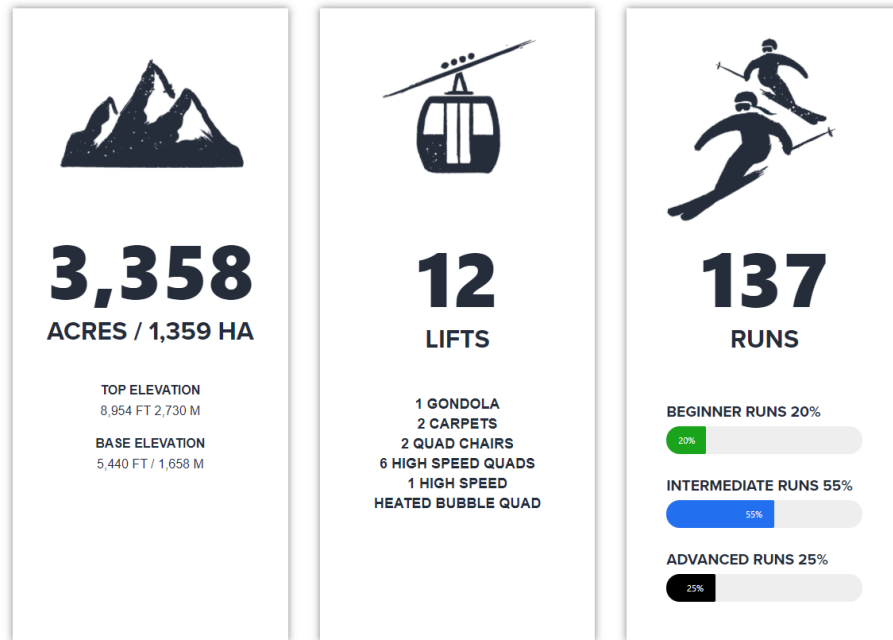

BANFF SUNSHINE STATISTICS

Banff Sunshine Resort Statistics	
Season Length	Nov 2021 to May 2022
Hours of Operation	9 AM to 4 PM
Gondola Hours	8:00 AM – 5:30 PM Mon-Thurs (weekends extended)
Opening Date	November 11, 2021
Closing Date	May 23, 2022
Vertical	1,070 meters (3,514 feet)
Annual Snowfall	Up to 9 metres (30 feet)
Snowmaking	100% natural snow
Longest Run	8 kms (5 miles)
Terrain Park	Yes
Snow School	Kids & Adult Learn-to-Ski
Daycare	Available for kids 19 months to 6 years
Equipment Rental	SkiBig3 Adventure Hub