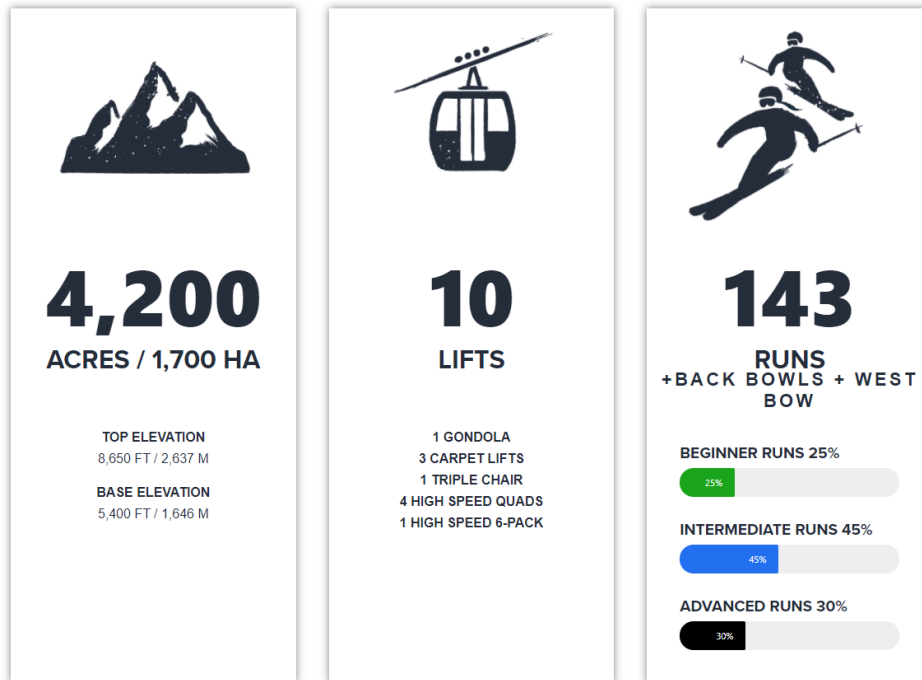

LAKE LOUISE SKI RESORT STATISTICS

Lake Louise Resort Statistics	
Season Length	Nov 2021 to May 2022
Hours of Operation	9 AM to 4 PM
Gondola Hours	8:00 AM – 5:30 PM Mon-Thurs (weekends extended)
Opening Date	October 29, 2021
Closing Date	May 8, 2022
Vertical	991 metres (3,250 feet)
Annual Snowfall	454 cm (179 in)
Snowmaking	Yes
Trails	160 marked runs + back bowls
Longest Run	8 kms (5 miles)
Terrain Park	Yes
Snow School	Kids & Adult Learn-to-Ski
Day Care	Available for children from 18 days to 6 years
Equipment Rental	SkiBig3 Adventure Hub