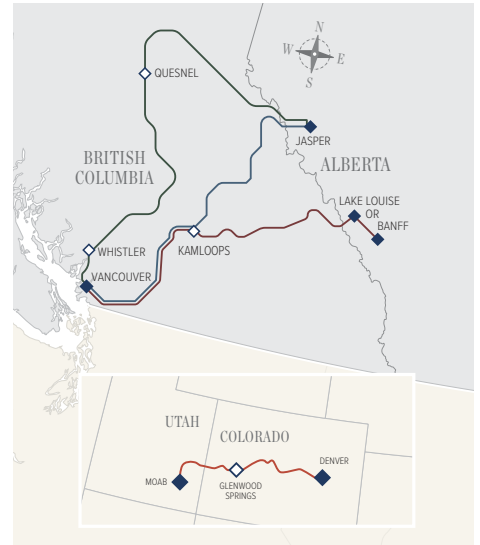

ROCKY MOUNTAINEER®

2023 RAIL SCHEDULE

EASTBOUND DEPARTURES
AS OF NOVEMBER 10, 2021*

— First Passage to the West — Rainforest to Gold Rush
— Journey through the Clouds — Rockies to the Red Rocks

APRIL	DAY	DATE	FPW	JTC	RGR	RTR
	Sun	16-Apr-23				
	Mon	17-Apr-23	V-L/B			M-D
	Tue	18-Apr-23		V-J		
	Wed	19-Apr-23				
	Thu	20-Apr-23				M-D
	Fri	21-Apr-23	V-L/B	V-J		
	Sat	22-Apr-23				
	Sun	23-Apr-23				
	Mon	24-Apr-23	V-L/B			M-D
Tue	25-Apr-23		V-J			
Wed	26-Apr-23					
Thu	27-Apr-23				M-D	
Fri	28-Apr-23	V-L/B	V-J			
Sat	29-Apr-23			NV-J		
Sun	30-Apr-23					

*Rail schedule is effective as of November 10, 2021 and is subject to change

ROCKY MOUNTAINEER®

2023 RAIL SCHEDULE

WESTBOUND DEPARTURES
AS OF NOVEMBER 10, 2021*

— First Passage to the West — Rainforest to Gold Rush
— Journey through the Clouds — Rockies to the Red Rocks