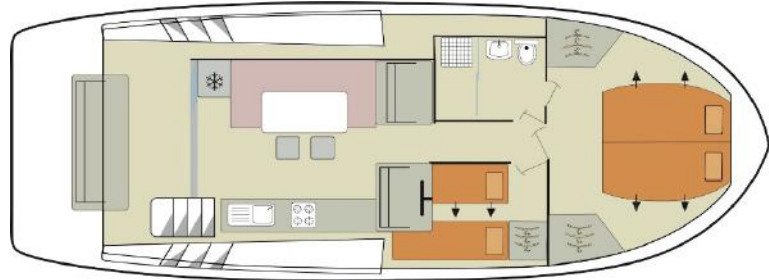

Our Boats

- Newest vessels in the fleet.
- The boats are available in 2, 3, 4 and 5-cabin versions, with a private bathroom & shower in each cabin!
- Spacious “Fun-deck’ with table, sink and barbecue hotplate. & sunbathing area.
- Bow and stern thrusters for easier handling.
- Operate your boat from Top Deck or Inside helm.
- Wide walkways for easy access to all sides of the boat.
- Large sliding glass doors to outside seating at rear.
- Roomy saloon and kitchen with generous headroom and over-sized windows for uninterrupted views.
- Spacious cabins with Separate shower cubicles in bathrooms.

HORIZON 1

Sleeps: 5

Cabins: 2

Bathrooms: 1

- Boat size: 11 m x 4 m.
- 1 large forward cabin with convertible double bed.
- 1 small cabin for 2 more passengers or to be used as storage space.
- Bathroom with separate shower area.
- Large stateroom.
- Backyard outside area and large sundeck fully equipped.

**HORIZON 2**

Sleeps: 5

Cabins: 2

Bathrooms: 2

- Boat Size: 11.5m x 4.2m
- 1 large forward cabin with convertible double bed
- 1 small cabin for two more passengers
- 2 ensuite bathrooms
- Large saloon with convertible settee (sleeps 1)
- Rear outside seating area and large sundeck

HORIZON 5

Sleeps: 12

Cabins: 5

Bathrooms: 5

- Boat Size: 14.99m x 4.35m
- 1 double cabin at the front
- 4 side cabins with convertible double/twin bed(s)
- All cabins have ensuite bathrooms.
- Large stateroom with convertible settee (sleeps 2)
- Rear outside seating area and large sundeck