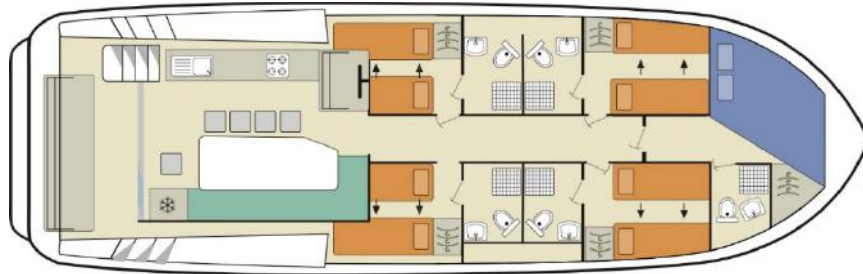

HORIZON 1

Sleeps: 5

Cabins: 2

Bathrooms: 1

- Boat size: 11 m x 4 m.
- 1 large forward cabin with convertible double bed.
- 1 small cabin for 2 more passengers or to be used as storage space.
- Bathroom with separate shower area.
- Large stateroom.
- Backyard outside area and large sundeck fully equipped.

HORIZON 3

Sleeps: 7

Cabins: 3

Bathrooms: 3

- Boat size: 13.5m x 4.3m
- 3 cabins
- 3 en-suite bathrooms
- Large saloon with convertible settee (sleeps 1)
- Rear outside seating area and large sundeck

HORIZON 4

Sleeps: 9

Cabins: 4

Bathrooms: 4

- Boat Size: 13.5m x 4.35m
- 2 double cabins at the front
- 2 side cabins with convertible double/twin bed(s)
- All cabins have ensuite bathrooms
- Large saloon with convertible settee (sleeps 1)
- Rear outside seating area and large sundeck

HORIZON 5

Sleeps: 12

Cabins: 5

Bathrooms: 5

- Boat Size: 14.99m x 4.35m
- 1 double cabin at the front
- 4 side cabins with convertible double/twin bed(s)
- All cabins have ensuite bathrooms.
- Large stateroom with convertible settee (sleeps 2)
- Rear outside seating area and large sundeck