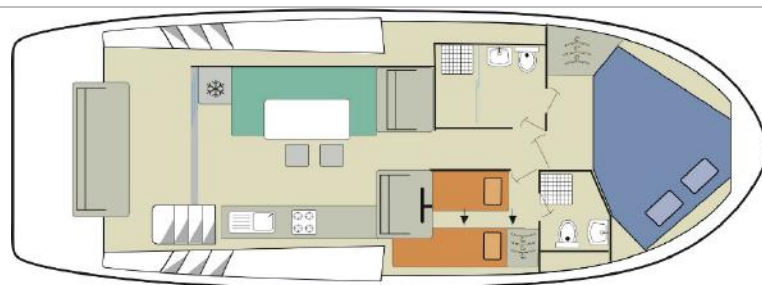

Our Boats

- Newest vessels in the fleet.
- The boats are available in 2, 3, 4 and 5-cabin versions, with a private bathroom & shower in each cabin!
- Spacious “Fun-deck’ with table, sink and barbecue hotplate. & sunbathing area.
- Bow and stern thrusters for easier handling.
- Operate your boat from Top Deck or Inside helm.
- Wide walkways for easy access to all sides of the boat.
- Large sliding glass doors to outside seating at rear.
- Roomy saloon and kitchen with generous headroom and over-sized windows for uninterrupted views.
- Spacious cabins with Separate shower cubicles in bathrooms.

HORIZON 1

Sleeps: 5

Cabins: 2

Bathrooms: 1

- Boat size: 11 m x 4 m.
- 1 large forward cabin with convertible double bed.
- 1 small cabin for 2 more passengers or to be used as storage space.
- Bathroom with separate shower area.
- Large stateroom.
- Backyard outside area and large sundeck fully equipped.

**HORIZON 2**

Sleeps: 5

Cabins: 2

Bathrooms: 2

- Boat Size: 11.5m x 4.2m
- 1 large forward cabin with convertible double bed
- 1 small cabin for two more passengers
- 2 ensuite bathrooms
- Large saloon with convertible settee (sleeps 1)
- Rear outside seating area and large sundeck

Sleeps: 9

Cabins: 4

Bathrooms: 4

- Boat Size: 13.5m x 4.35m
- 2 double cabins at the front
- 2 side cabins with convertible double/twin bed(s)
- All cabins have ensuite bathrooms
- Large saloon with convertible settee (sleeps 1)
- Rear outside seating area and large sundeck